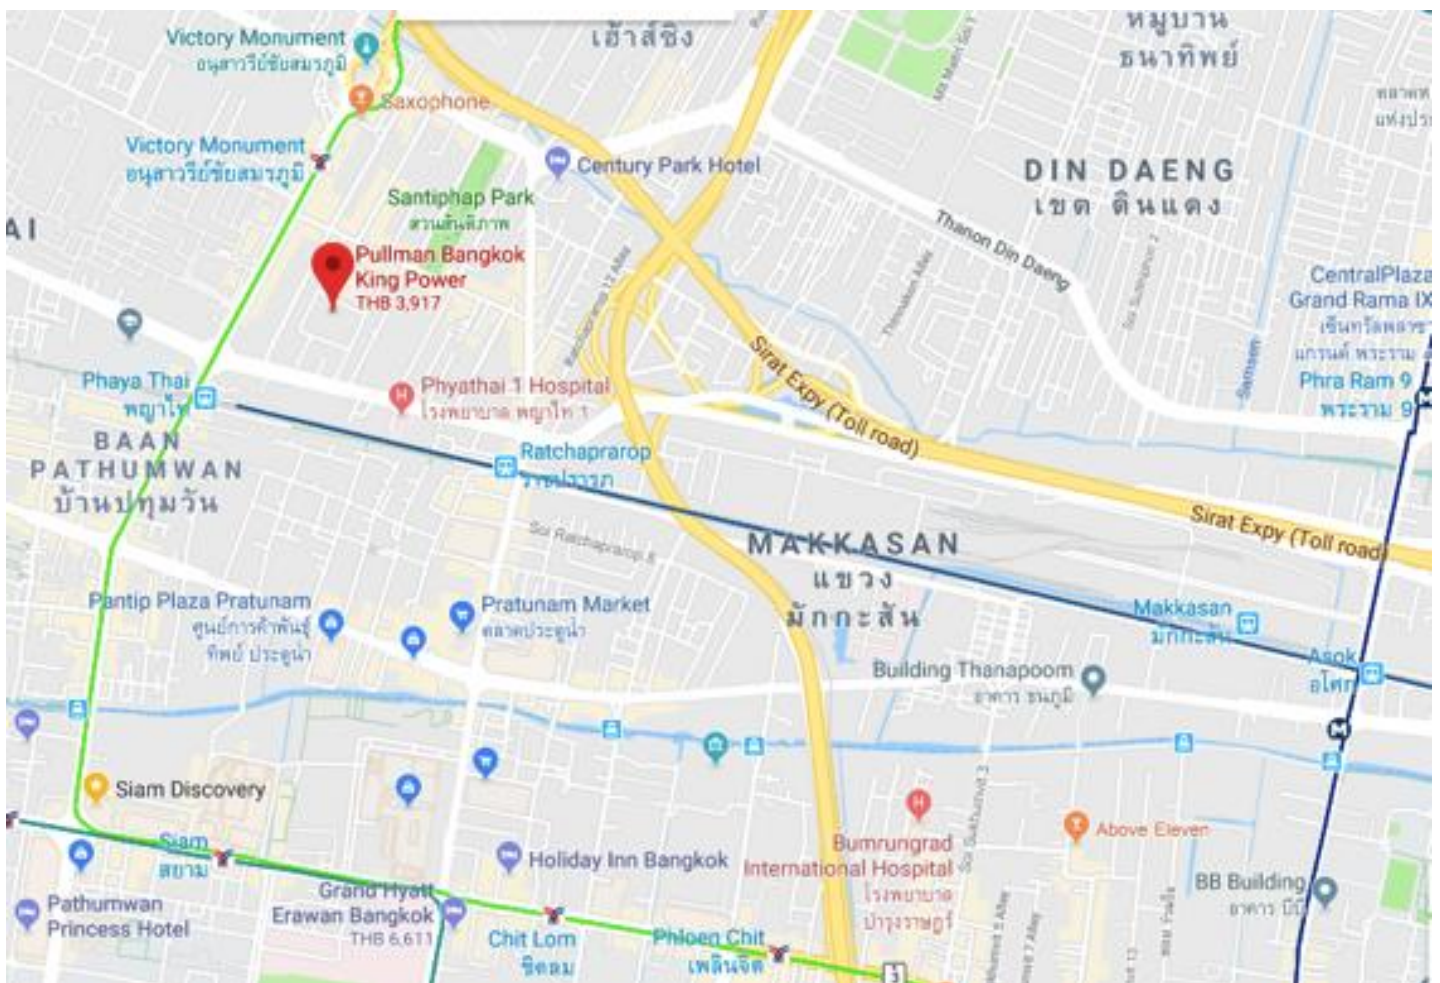

### Location map

The restaurant is located near skytrain station Victory Monument, in the northern part of Bangkok.

The eclectic decor is reminiscent of the 1920s era, oozing a sense of bohemian chic.